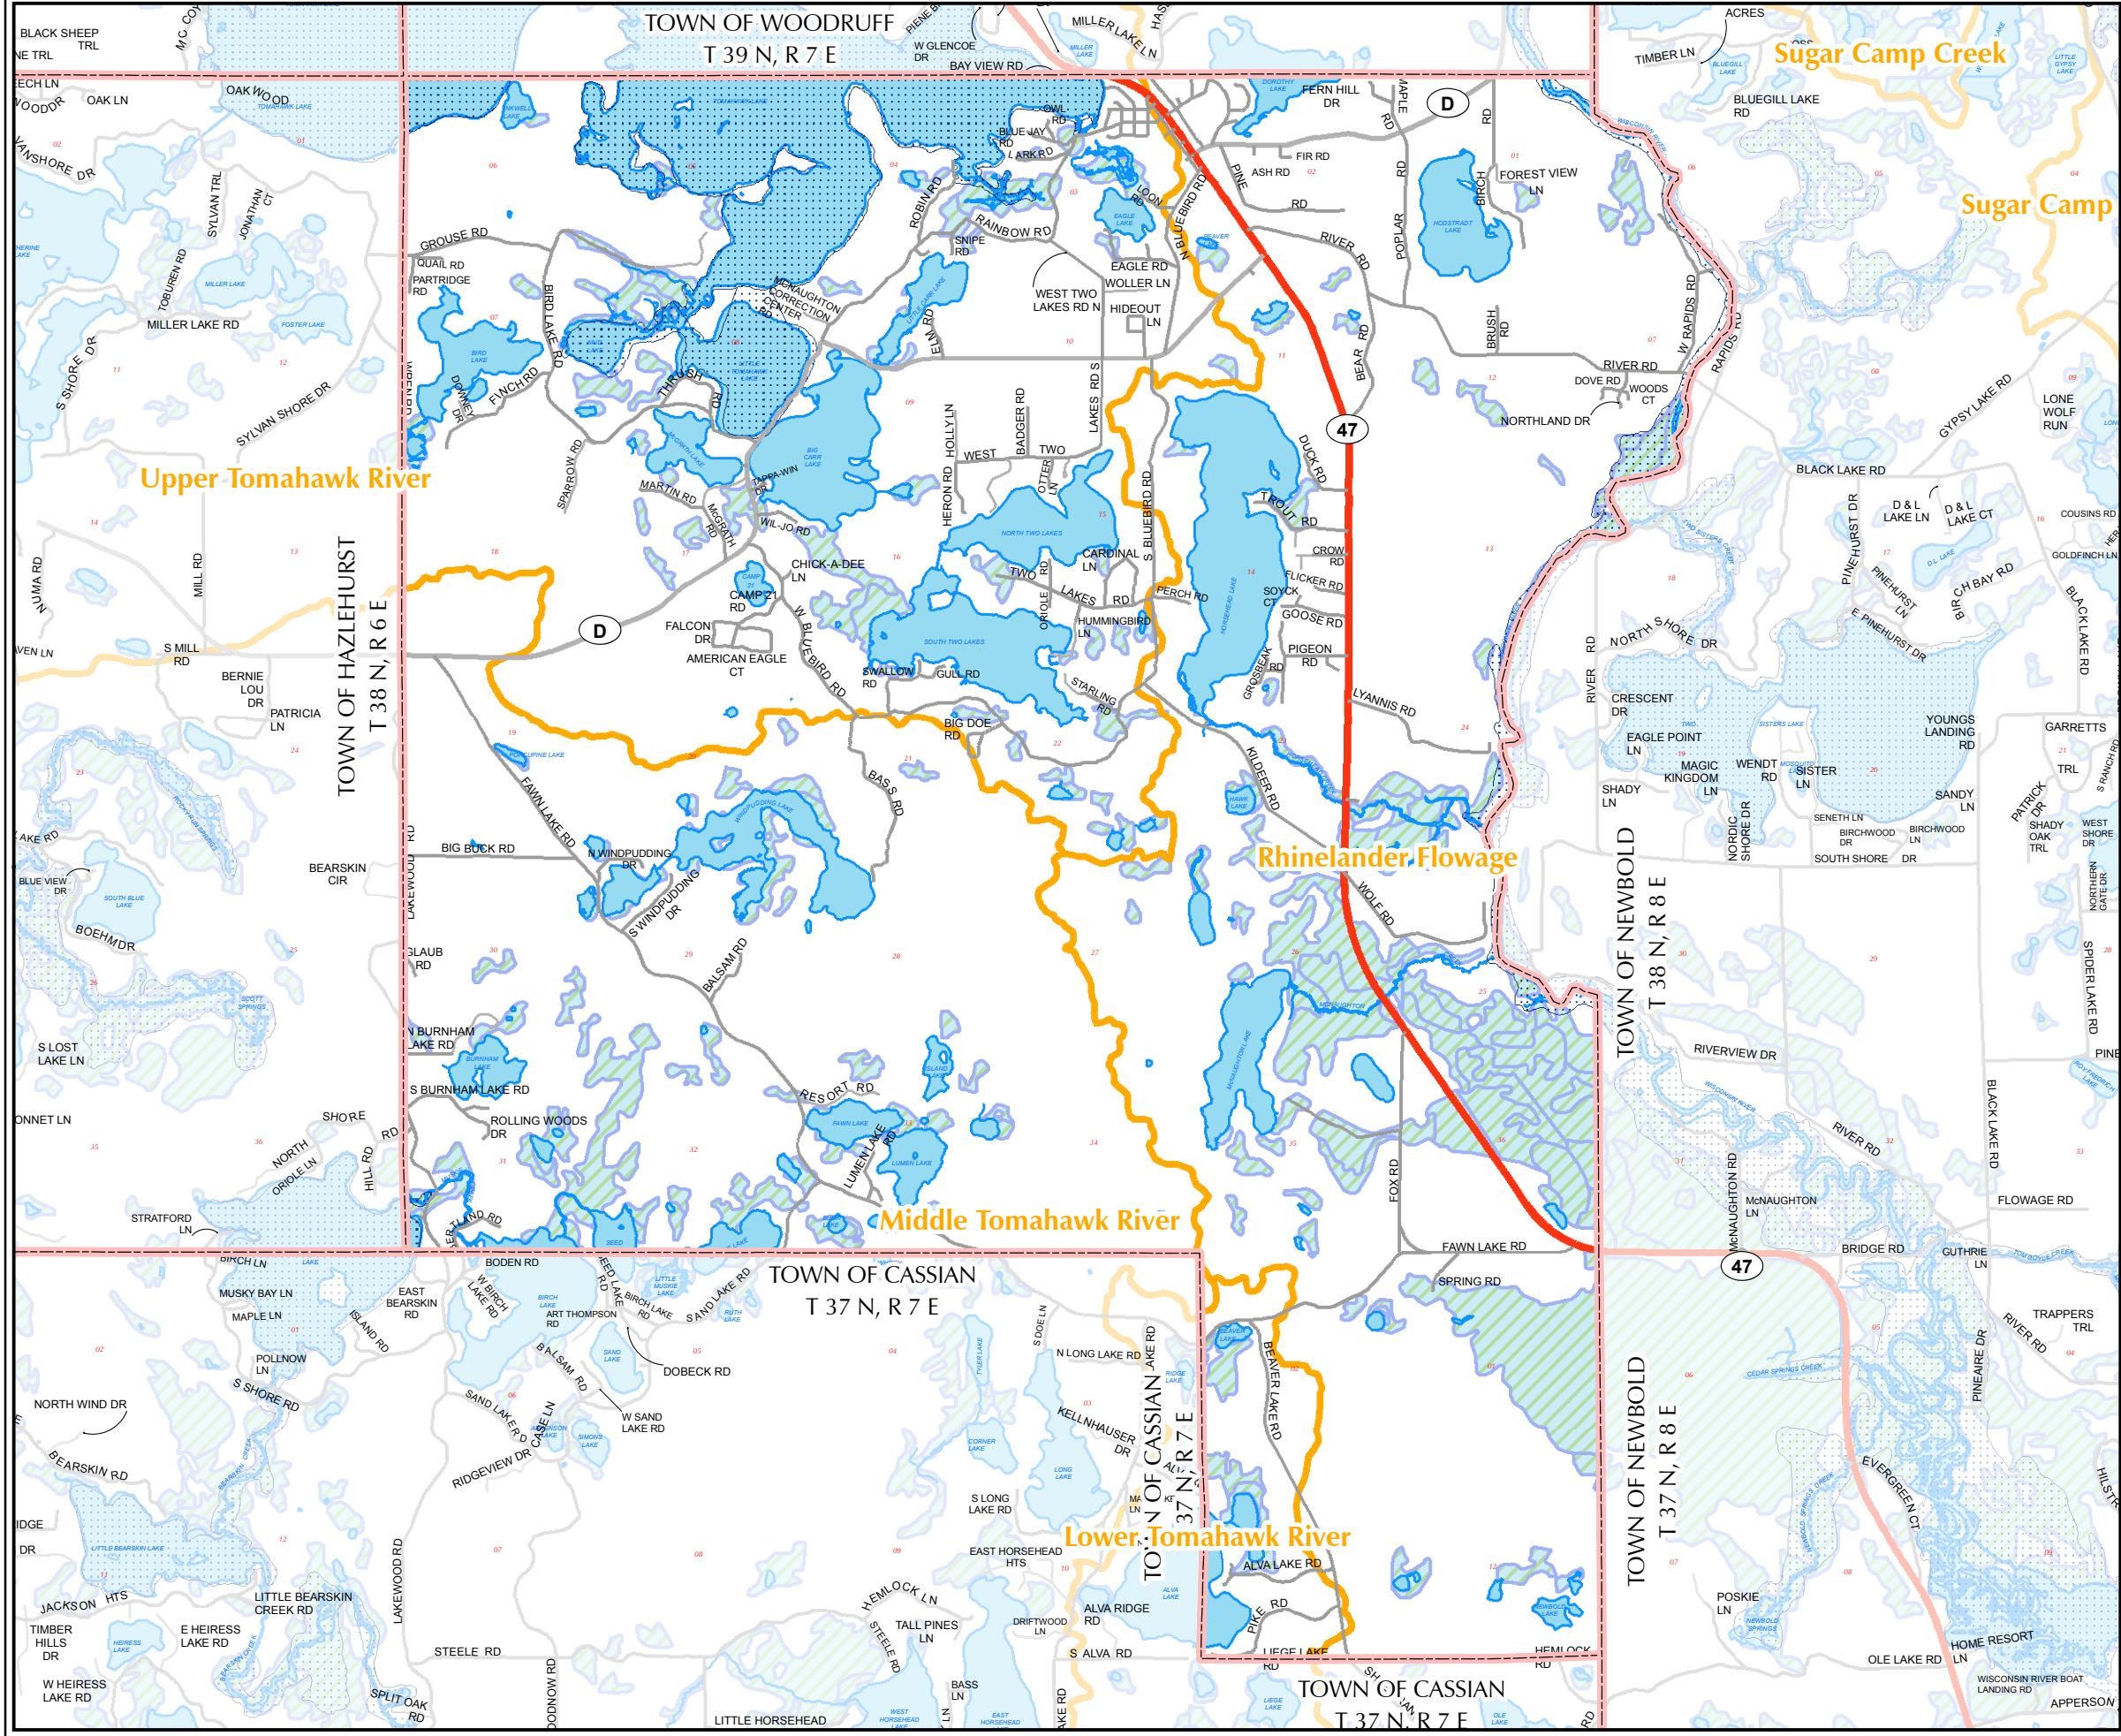

MAP 5-1  
 WATER FEATURES  
 Town of Lake Tomahawk  
 Oneida County, Wisconsin

**Legend**

	State		Streams/Rivers
	County		Lakes/Ponds
	Town		Wetlands
	Private		Watersheds
	Railroad		Flood Hazard Area
	Civil Division		Civil Division

This drawing is neither a legally recorded map nor a survey and is not intended to be used as one. This drawing is a compilation of records, information and data used for reference purposes only.

Source: Oneida County and Wisconsin DNR.