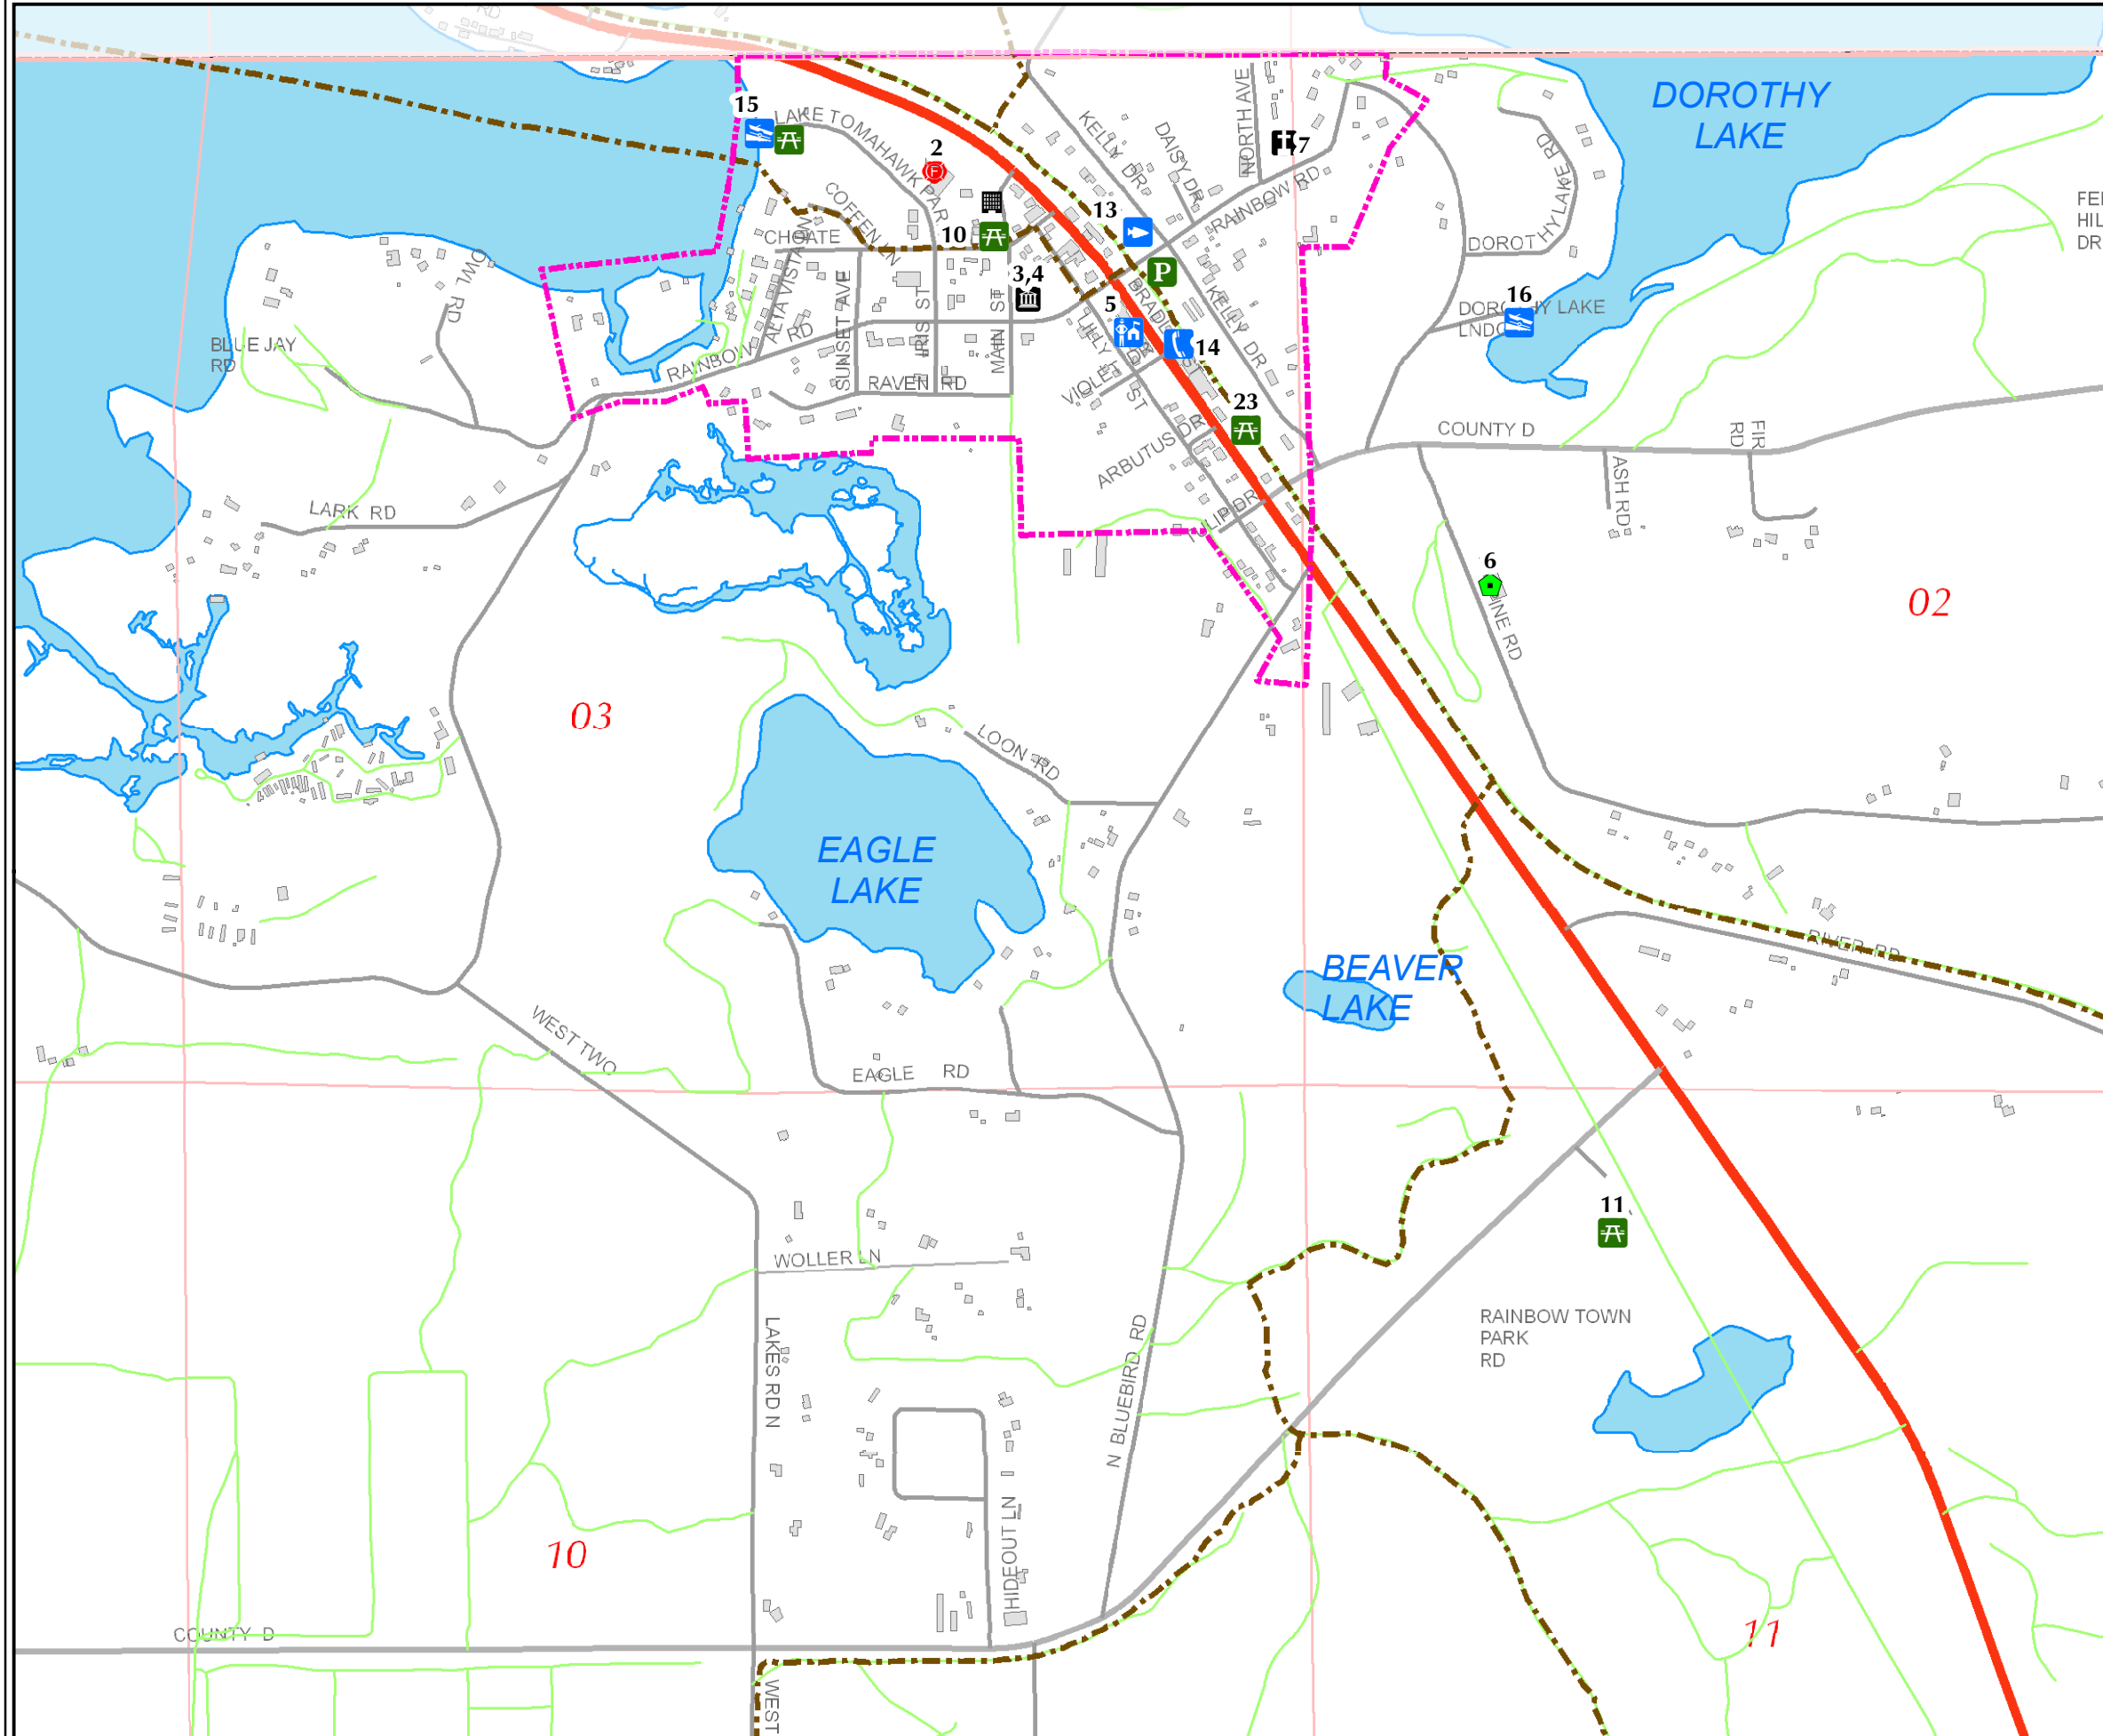

MAP 4-2
SANITARY DISTRICT INSET:
COMMUNITY FACILITIES,
SERVICES AND TRANSPORTATION

Town of Lake Tomahawk
Oneida County, Wisconsin

Legend

State	Info Booth
County	Museum
Town	Town Hall/Community Center
Private	Commissioner of Public Lands
Sections	Fire Station
Streams/Rivers	Boat Launch
Lakes/Ponds	Post Office
Civil Division	Park
Building Footprint	Cemetery
LT Sanitary District #1	Church
Snowmobile Trails	Public Parking
McNaughton Lake Trail	Elder Care
Miscellaneous Trails	WW Treatment Plant

Source: Oneida County and Wisconsin DNR.